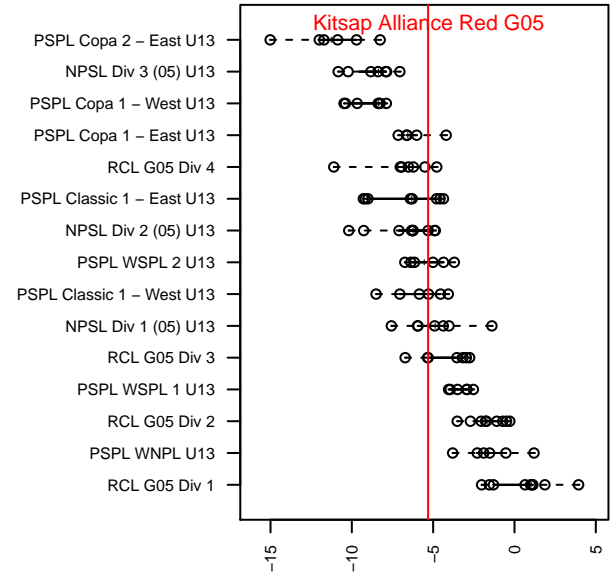

## Kitsap Alliance Red G05

Westsound FC  
 Silverdale, WA  
 G05 total strength=823  
 attack=1.03 defense=1.13  
 fall league = RCL G05 Div 3  
 notes= Westsound Red

alt names used:  
 Kitsap Alliance FC – G05 A  
 KITSAP ALLIANCE FC KAFCG05 (WA)  
 Kitsap Alliance G05

Venues played:  
 2017 Bigfoot Silver U13  
 2017 Labor Day Cup GU13 Silver  
 2017 RCL G05 Div 3

**Kitsap Alliance Red G05**  
 Dots are actual minus expected GF (blue circles) and GA (red triangles).  
 Blue line is smoothed change in attack strength. Red is smoothed change in defense strength.

**attack and defense variance (black dot)  
relative to other teams  
and top 10 in region**

**attack and defense rating  
relative to others at age  
and all opponents in last 13 months**

**Performance relative to 13 month average**