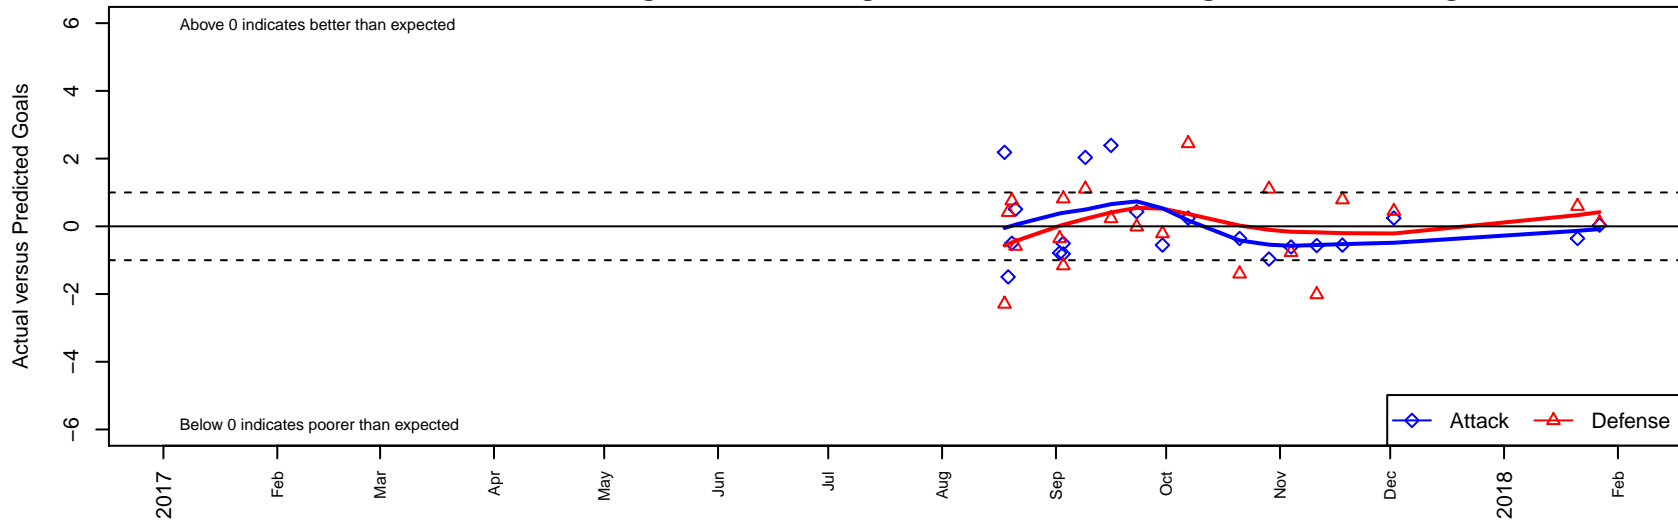

## Kitsap Alliance Red G05

Westsound FC  
 Silverdale, WA  
 G05 total strength=823  
 attack=1.03 defense=1.13  
 fall league = RCL G05 Div 3  
 notes= Westsound Red

alt names used:  
 Kitsap Alliance FC – G05 A  
 KITSAP ALLIANCE FC KAFCG05 (WA)  
 Kitsap Alliance G05

Venues played:  
 2017 Bigfoot Silver U13  
 2017 Labor Day Cup GU13 Silver  
 2017 RCL G05 Div 3

**Kitsap Alliance Red G05**  
 Dots are actual minus expected GF (blue circles) and GA (red triangles).  
 Blue line is smoothed change in attack strength. Red is smoothed change in defense strength.

**attack and defense variance (black dot)  
relative to other teams  
and top 10 in region**

**attack and defense rating  
relative to others at age  
and all opponents in last 13 months**

**Performance relative to 13 month average**