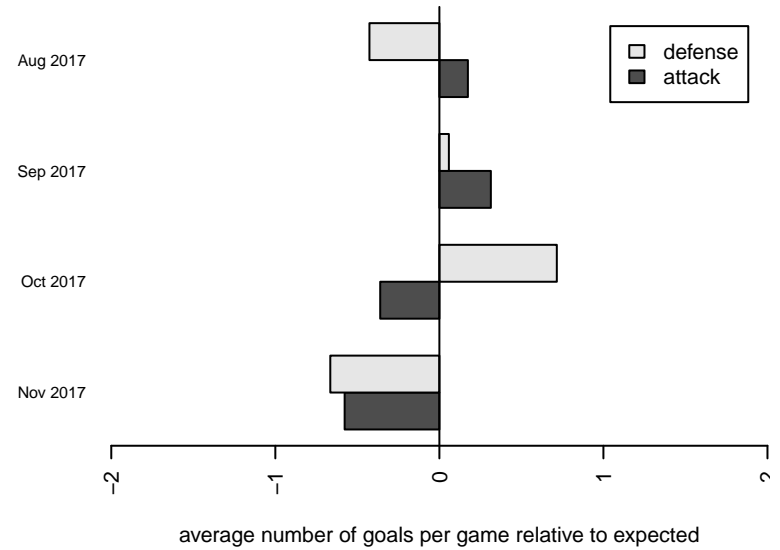

Performance relative to 13 month average