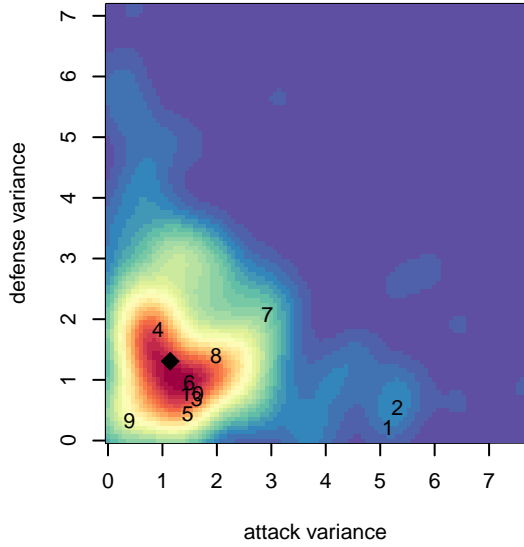

## Kitsap Alliance Red G05

Westsound FC  
 Silverdale, WA  
 G05 total strength=823  
 attack=1.03 defense=1.13  
 fall league = RCL G05 Div 3  
 notes= Westsound Red

alt names used:  
 Kitsap Alliance FC – G05 A  
 KITSAP ALLIANCE FC KAFCG05 (WA)  
 Kitsap Alliance G05

Venues played:  
 2017 Bigfoot Silver U13  
 2017 Labor Day Cup GU13 Silver  
 2017 RCL G05 Div 3

**Kitsap Alliance Red G05**  
 Dots are actual minus expected GF (blue circles) and GA (red triangles).  
 Blue line is smoothed change in attack strength. Red is smoothed change in defense strength.

**attack and defense variance (black dot)  
relative to other teams  
and top 10 in region**

**attack and defense rating  
relative to others at age  
and all opponents in last 13 months**

**Performance relative to 13 month average**